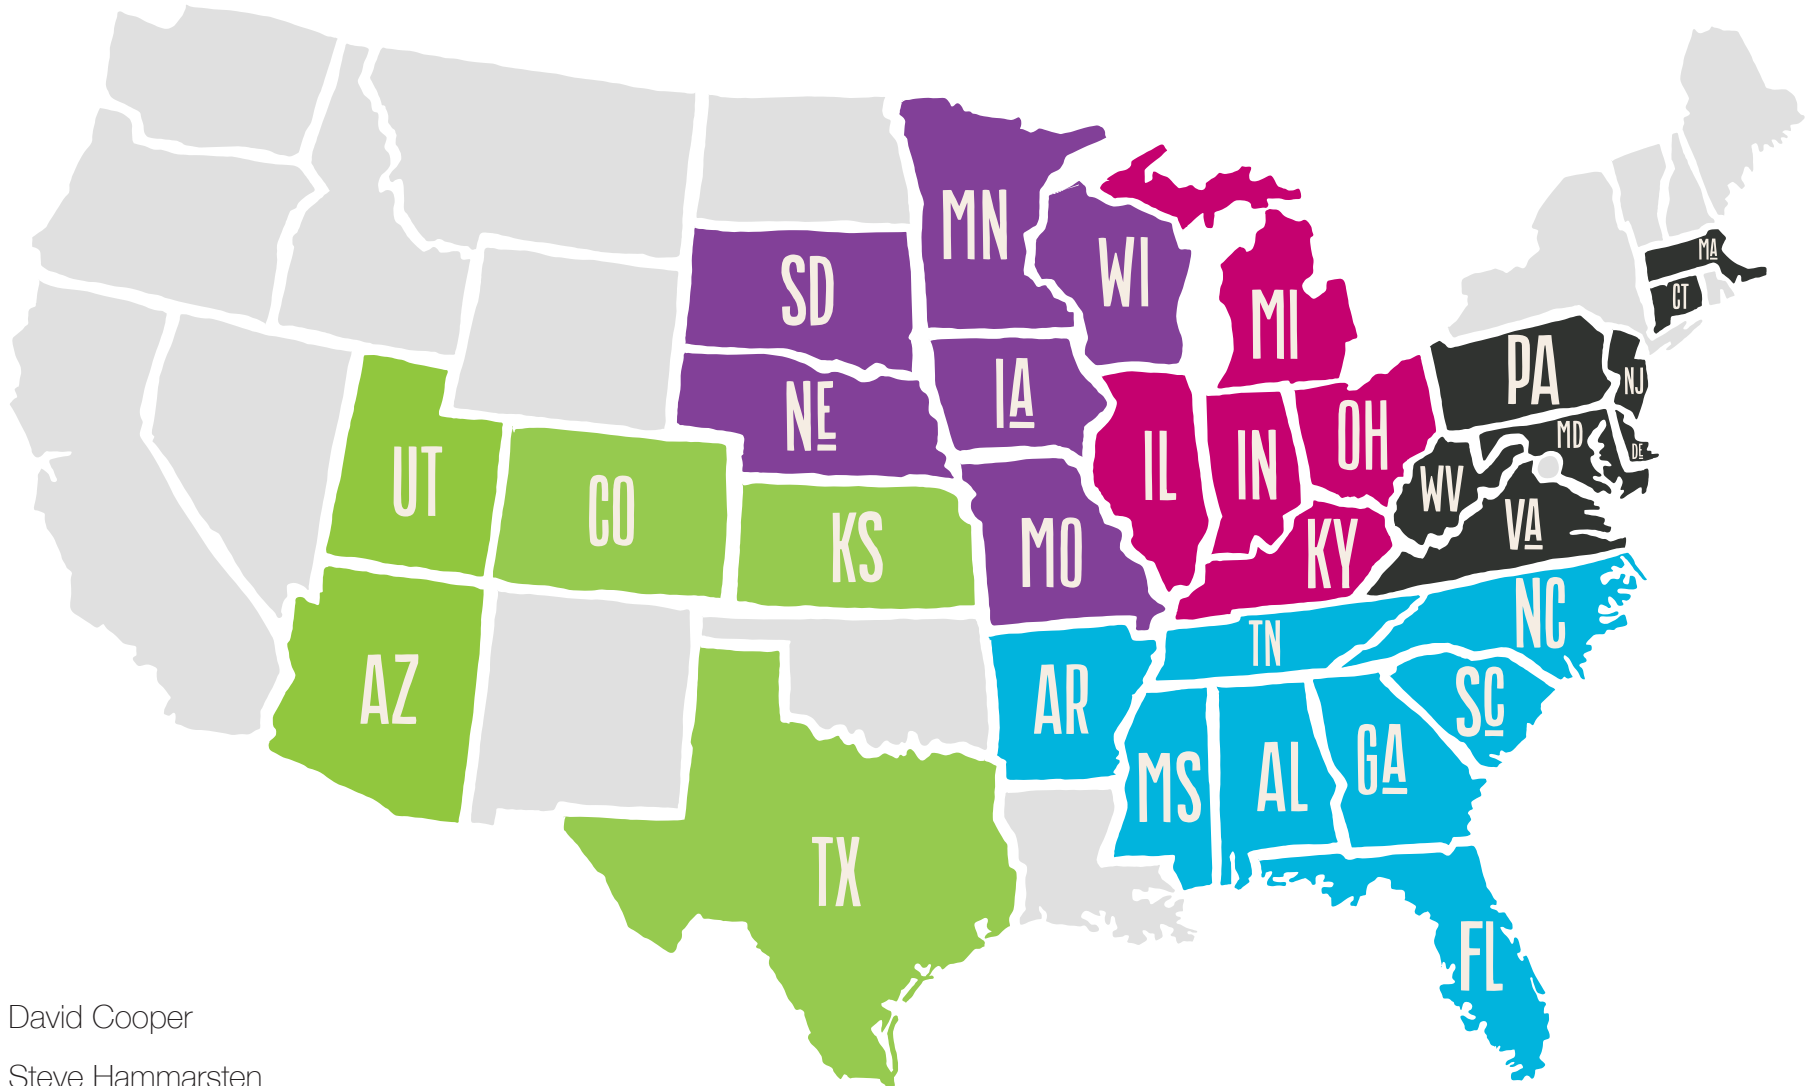

State Auto Debit Mod Territory Map

- David Cooper
- Steve Hammarsten
- Doris Reilly
- Michelle Stewart
- Tom Hickey, Manager

StateAuto.com/DebitMod